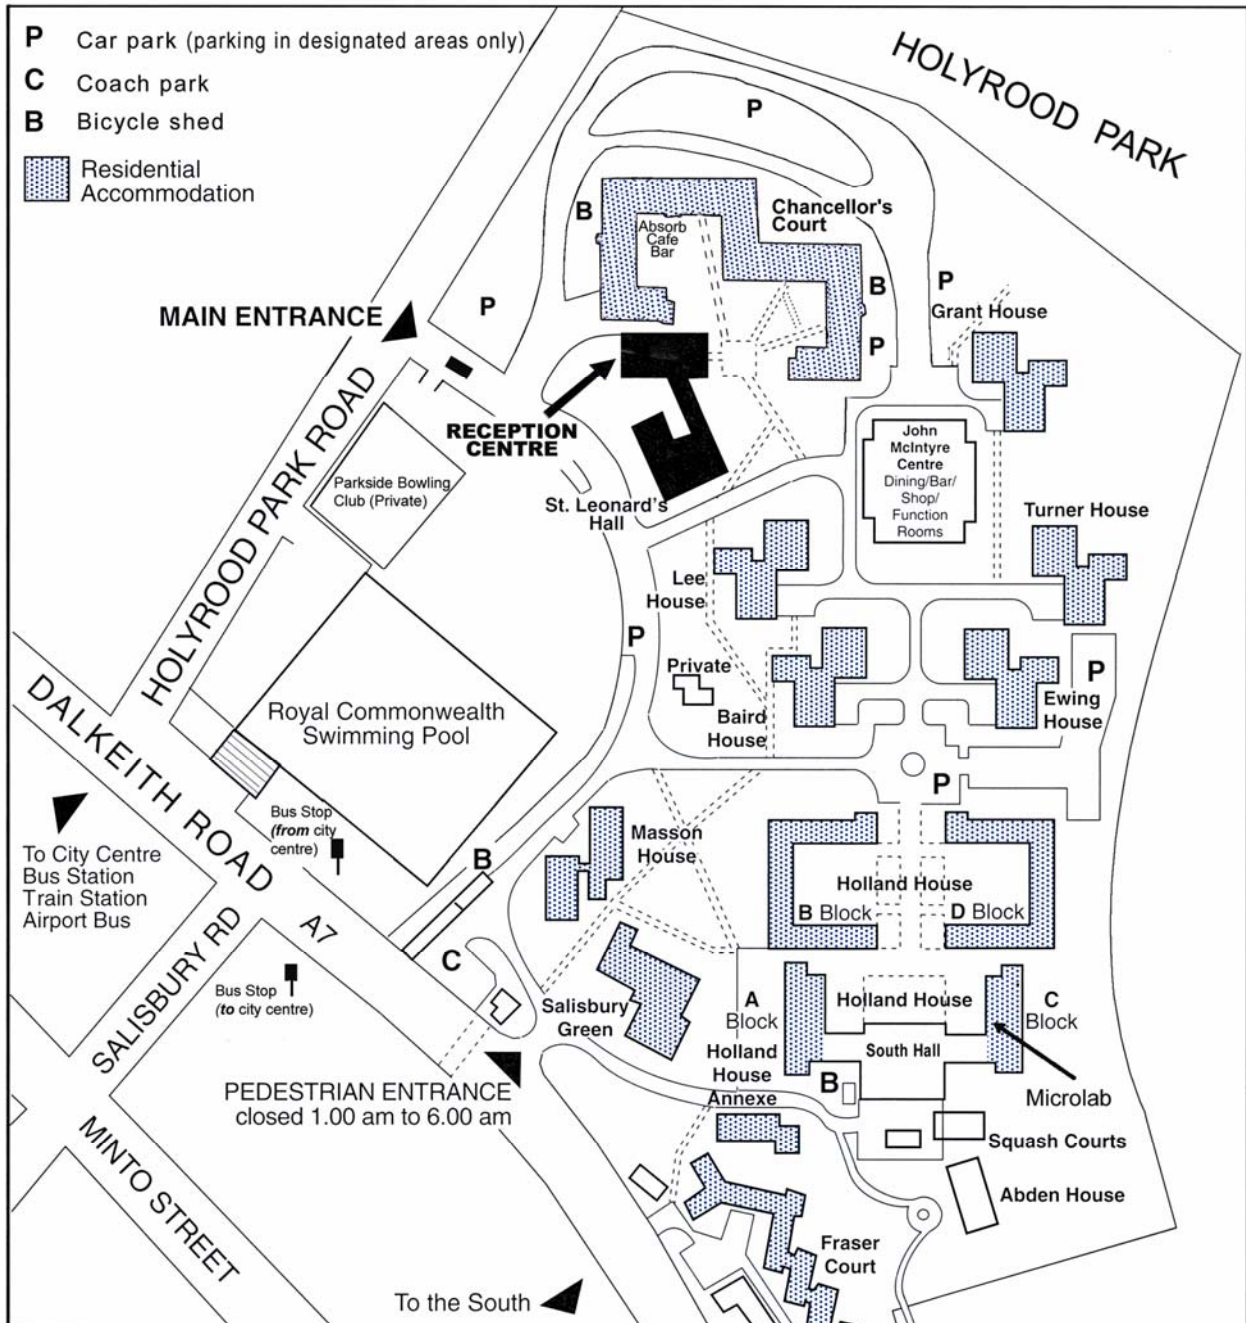

The University of Edinburgh

Accommodation Services

Email: accommodation@ed.ac.uk
www.accom.ed.ac.uk

Edinburgh First

Email: EdinburghFirst@ed.ac.uk
www.EdinburghFirst.com
Phone: 0131 651 2189
Fax: 0131 667 7271

Pollock Halls of Residence

Useful phone numbers

Visit Scotland: 0131 332 2433
City Cabs: 0131 228 6876
Lothian Buses info: 0131 555 6363
First Edinburgh bus info: 08708 72 72 71
Rail enquiries: 08457 48 49 50

Edinburgh Airport: 0131 333 1000
British Airways (reservations): 08708 50 98 50
British Airways (flight info): 0870 55 111 55
British Midland Airways: 0870 60 70 555
KLM UK: 08705 074 074