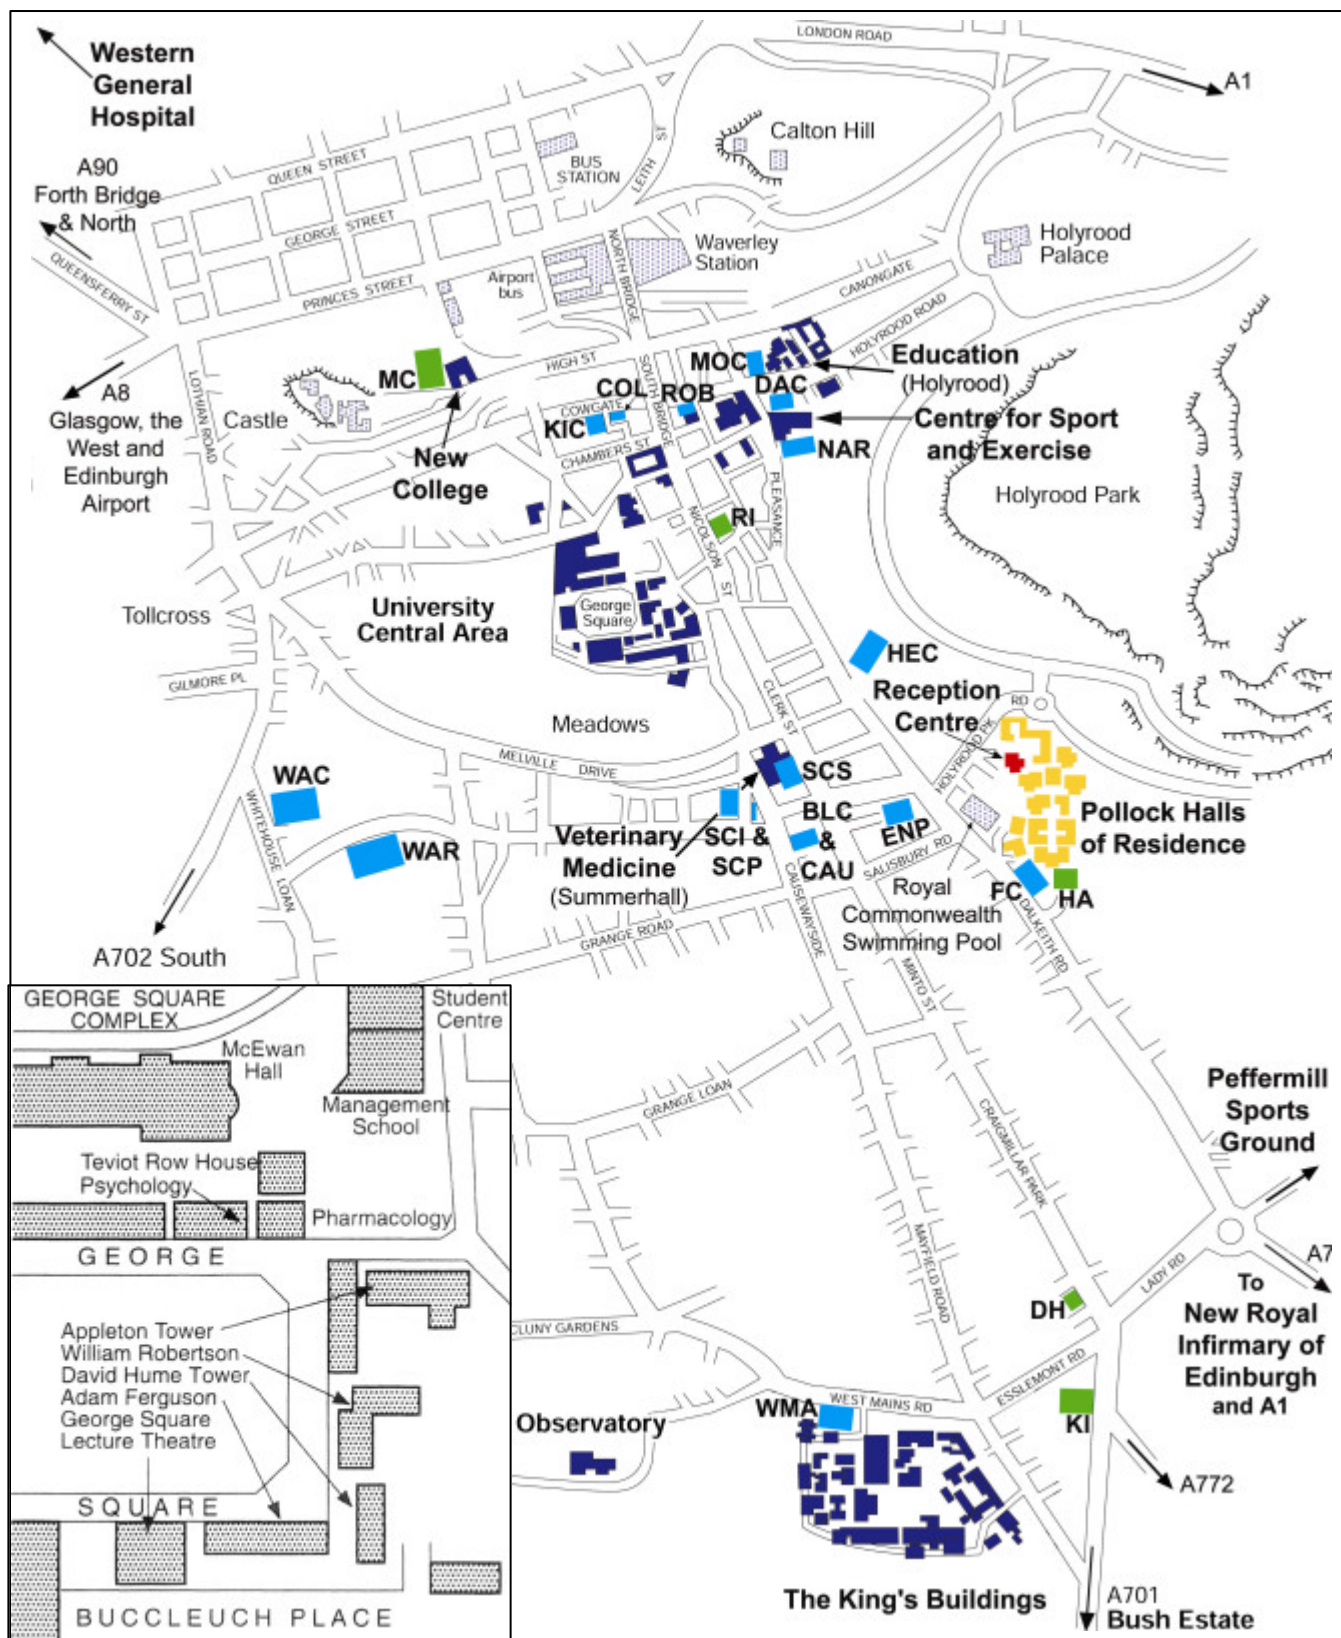

Accommodation site codes

DH	David Horn House	SCS	South Clerk Street	ROB	Robertson's Close
KI	Kitchener House	BLC	Blackwood Crescent	KIC	Kincaid's Court
MC	Mylne's Court	CAU	Causewayside	COL	College Wynd
RI	Richmond Place	ENP	East Newington Place	MOC	Morgan Court
WAR	Warrender Park Road	HEC	Hermit's Croft		
WAC	Warrender Park Crescent	WMA	West Mains Road		
SCI	Sciennes	DAC	Darroch Court		
SCP	Sciennes Place	NAR	New Arthur Place		