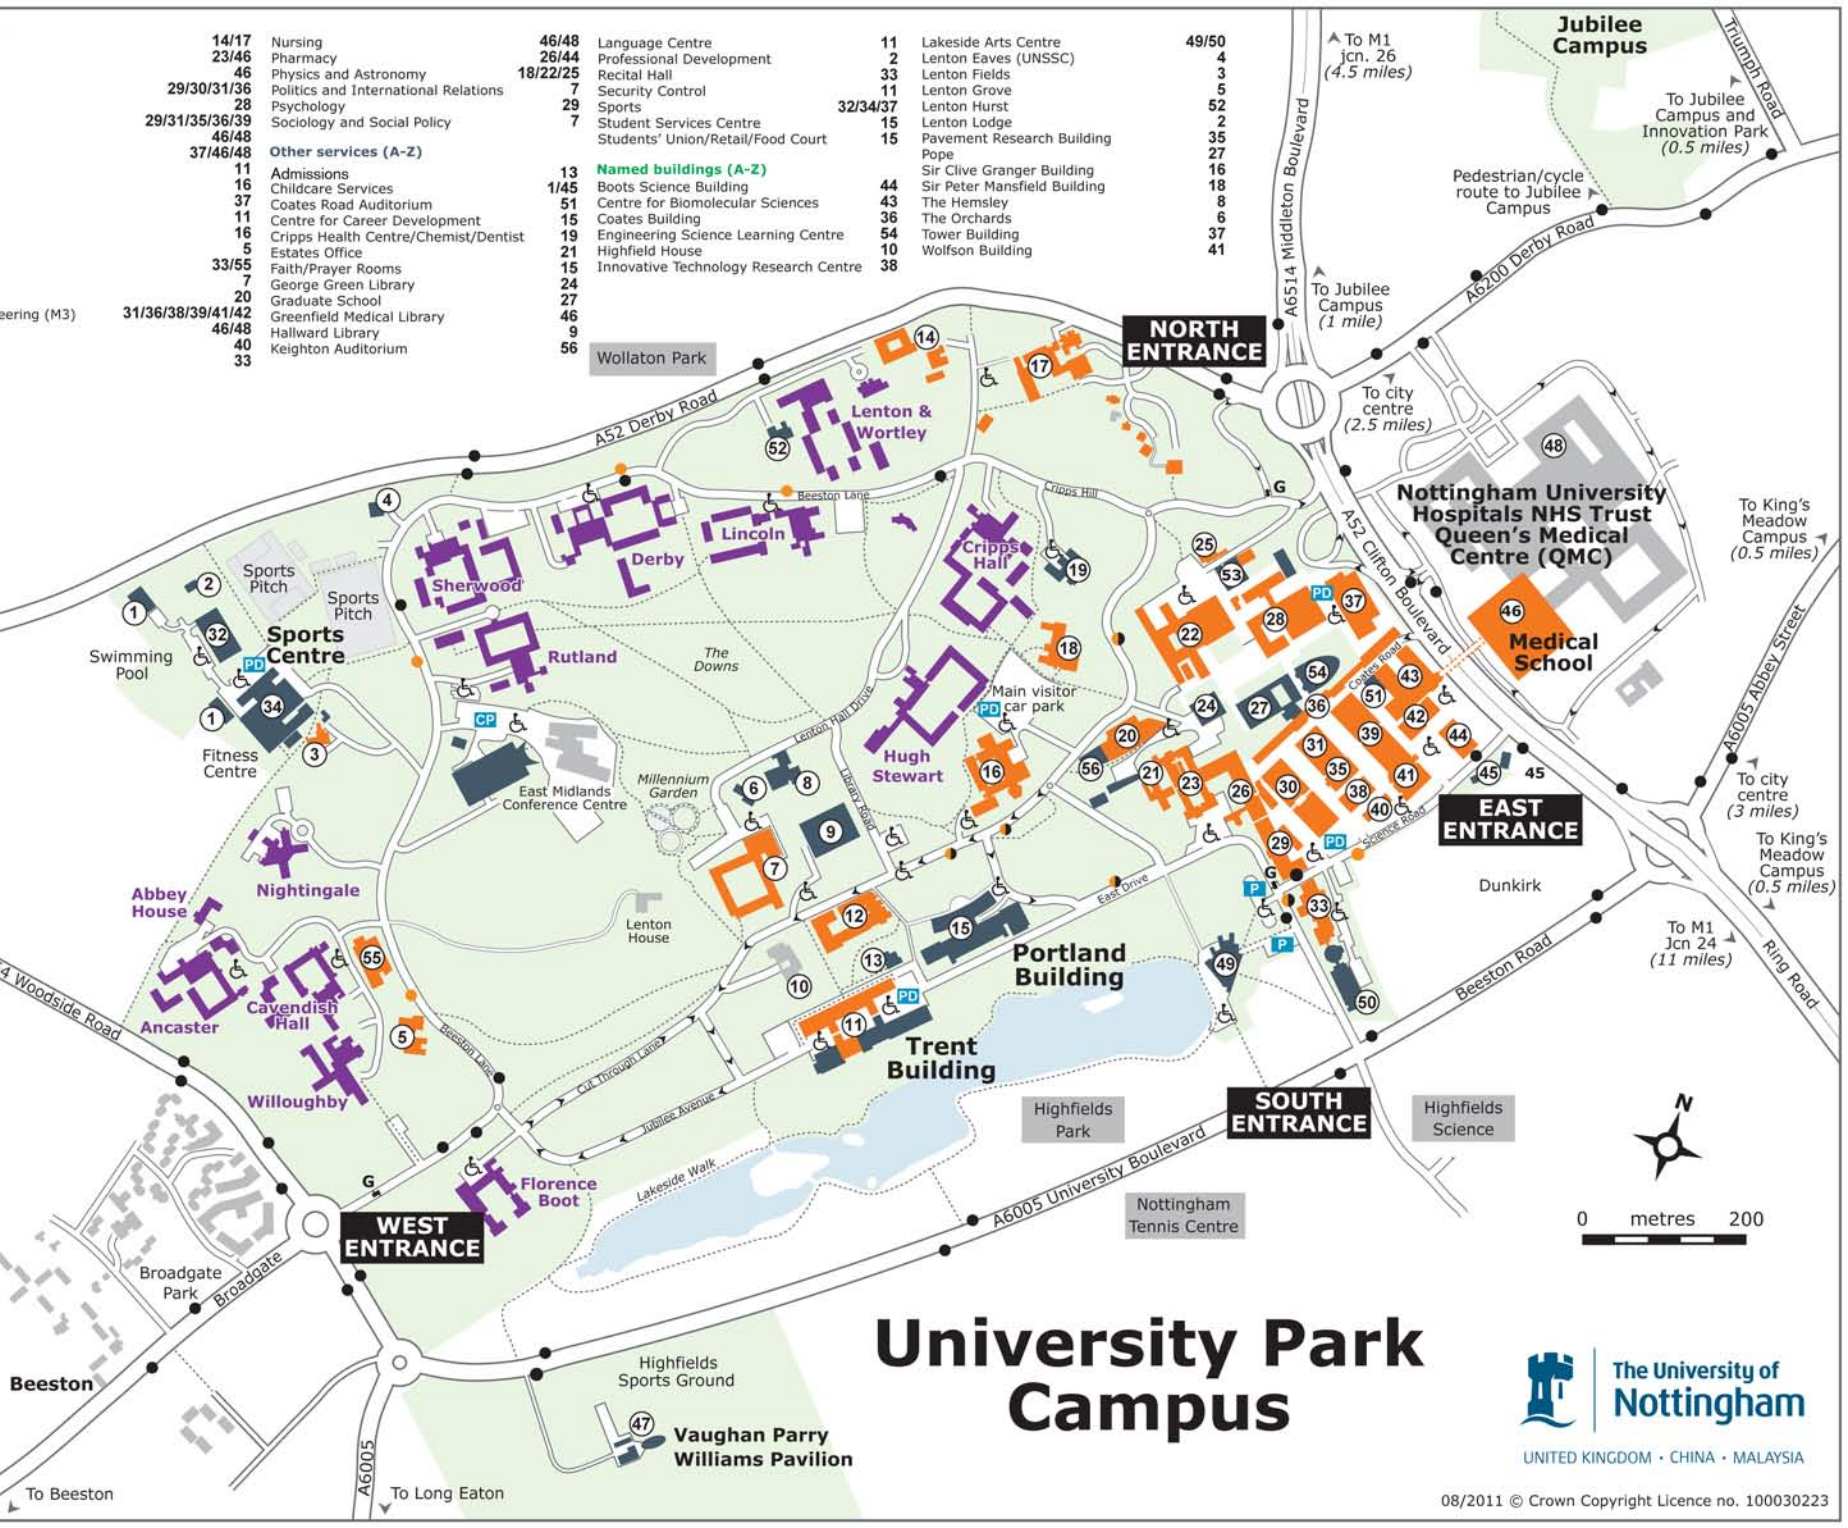

Admissions	11
Childcare Services	16
Coates Road Auditorium	37
Centre for Career Development	11
Cripps Health Centre/Chemist/Dentist	16
Estates Office	5
Faith/Prayer Rooms	33/55
George Green Library	24
Graduate School	27
Greenfield Medical Library	46
Hallward Library	9
Keighton Auditorium	33

Language Centre	46/48
Professional Development	26/44
Recital Hall	18/22/25
Security Control	7
Sports	29
Student Services Centre	7
Students' Union/Retail/Food Court	7

Named buildings (A-Z)

Boots Science Building	13
Centre for Biomolecular Sciences	1/45
Coates Building	51
Engineering Science Learning Centre	15
Highfield House	19
Innovative Technology Research Centre	21
Wollaton Park	15

Lakeside Arts Centre	11
Lenton Eaves (UNSSC)	2
Lenton Fields	33
Lenton Grove	11
Lenton Hurst	11
Lenton Lodge	15
Pavement Research Building	15
Pope	52
Sir Clive Granger Building	2
Sir Peter Mansfield Building	35
The Hemsley	16
The Orchards	18
Tower Building	43
Wolfson Building	36
	10
	38

	49/50
	4
	3
	5
	52
	2
	35
	27
	16
	18
	8
	6
	37
	41

- Academic buildings
- Halls of residence
- Other services
- ..... Footpaths
- GP Conference parking
- Highfields Park visitor parking
- Pay & Display visitor parking
- Blue-badge parking
- Gatehouse
- One Way
- Hopper bus stop
- Public bus
- Public/Hopper bus

24-hour ambulance/fire/police
(0115) 951 8888

24-hour security contact
(0115) 951 3013

University Park Campus

UNITED KINGDOM · CHINA · MALAYSIA