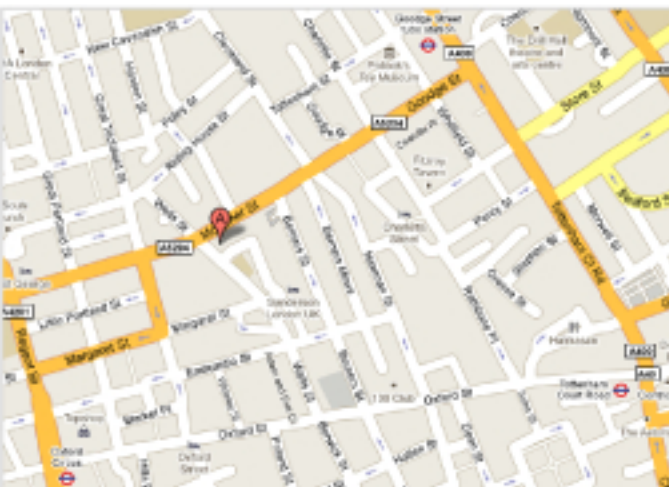

How to find us

The Kyocera Technology Suite

41A Mortimer Street

London

W1T 3JH

By Rail

The closest mainline railway station is London Euston.

By Underground

From Oxford Circus (Central, Victoria & Bakerloo lines)

- Leave via Exit 1
- Proceed north along Regent Street
- At the junction of Regent Street and Mortimer Street, turn right.
- Mortimer House is about 250m on the right at the junction with Wells Street.

From Tottenham Court Road (Central & Northern lines)

- Proceed along Tottenham Court Road
- At the junction of Tottenham Court Road and Goodge Street, turn left into Goodge Street.
- Follow Goodge Street as it becomes Mortimer Street
- Mortimer House is on the left at the junction with Wells Street.

From Goodge Street (Northern line)

- As you exit onto Tottenham Court Road, turn right.
- At the junction of Tottenham Court Road and Goodge Street, turn right into Goodge Street.
- Follow Goodge Street as it becomes Mortimer Street
- Mortimer House is on the left at the junction with Wells Street.

By Car

There is a public car park nearby in Berners Street, parallel to Wells Street.

Please note there is a step at the entrance to Kyocera Technology Suite; ramp access can be provided with prior notice.