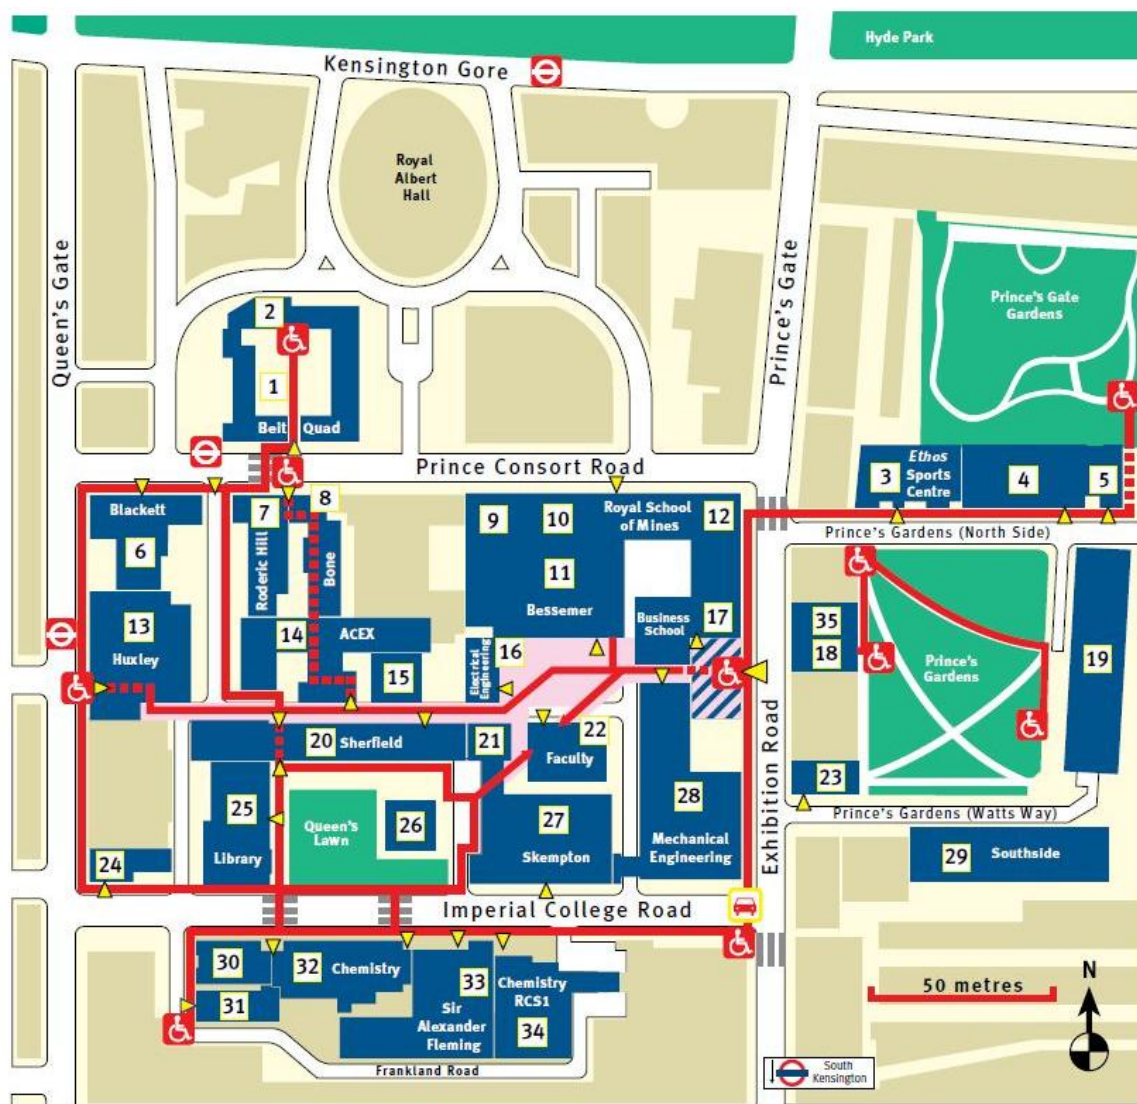

# Continuing Professional Development How to run a successful campaign

**Directions to Room 47A.** Flowers building marked as 31 and can be accessed easily from either Queens Gate or from Exhibition Road then along Imperial College Road. The nearest tube stations to the campus are **South Kensington** and **Gloucester Road**.

 Buildings where wheelchair access is not possible at this time

1	Beit Quadrangle	11	Bessemer Building	20	Sherfield Building	27	Skempton Building
2	Imperial College Union	12	Goldsmiths Building	21	Student Hub	28	Mechanical Engineering Building
3	<i>Ethos</i> Sports Centre	13	Huxley Building	22	Conference Office	29	Southside
4	Prince's Gdns, North Side	14	ACE Extension	23	Climate Change	30	Sir Ernst Chain Building
5	Garden Hall	15	William Penney Laboratory 	24	Faculty Building	31	Flowers Building
6	Weeks Hall	16	Electrical Engineering	25	58 Prince's Gate 	32	Chemistry Building
7	Blackett Laboratory	17	Business School	26	170 Queen's Gate 	33	Sir Alexander Fleming Building
8	Roderic Hill Building	18	53 Prince's Gate		Imperial College and Science Museum Libraries	34	Chemistry RCS1
9	Bone Building	19	Eastside		Queen's Tower	35	52 Prince's Gate
10	Royal School of Mines 						
	Aston Webb						