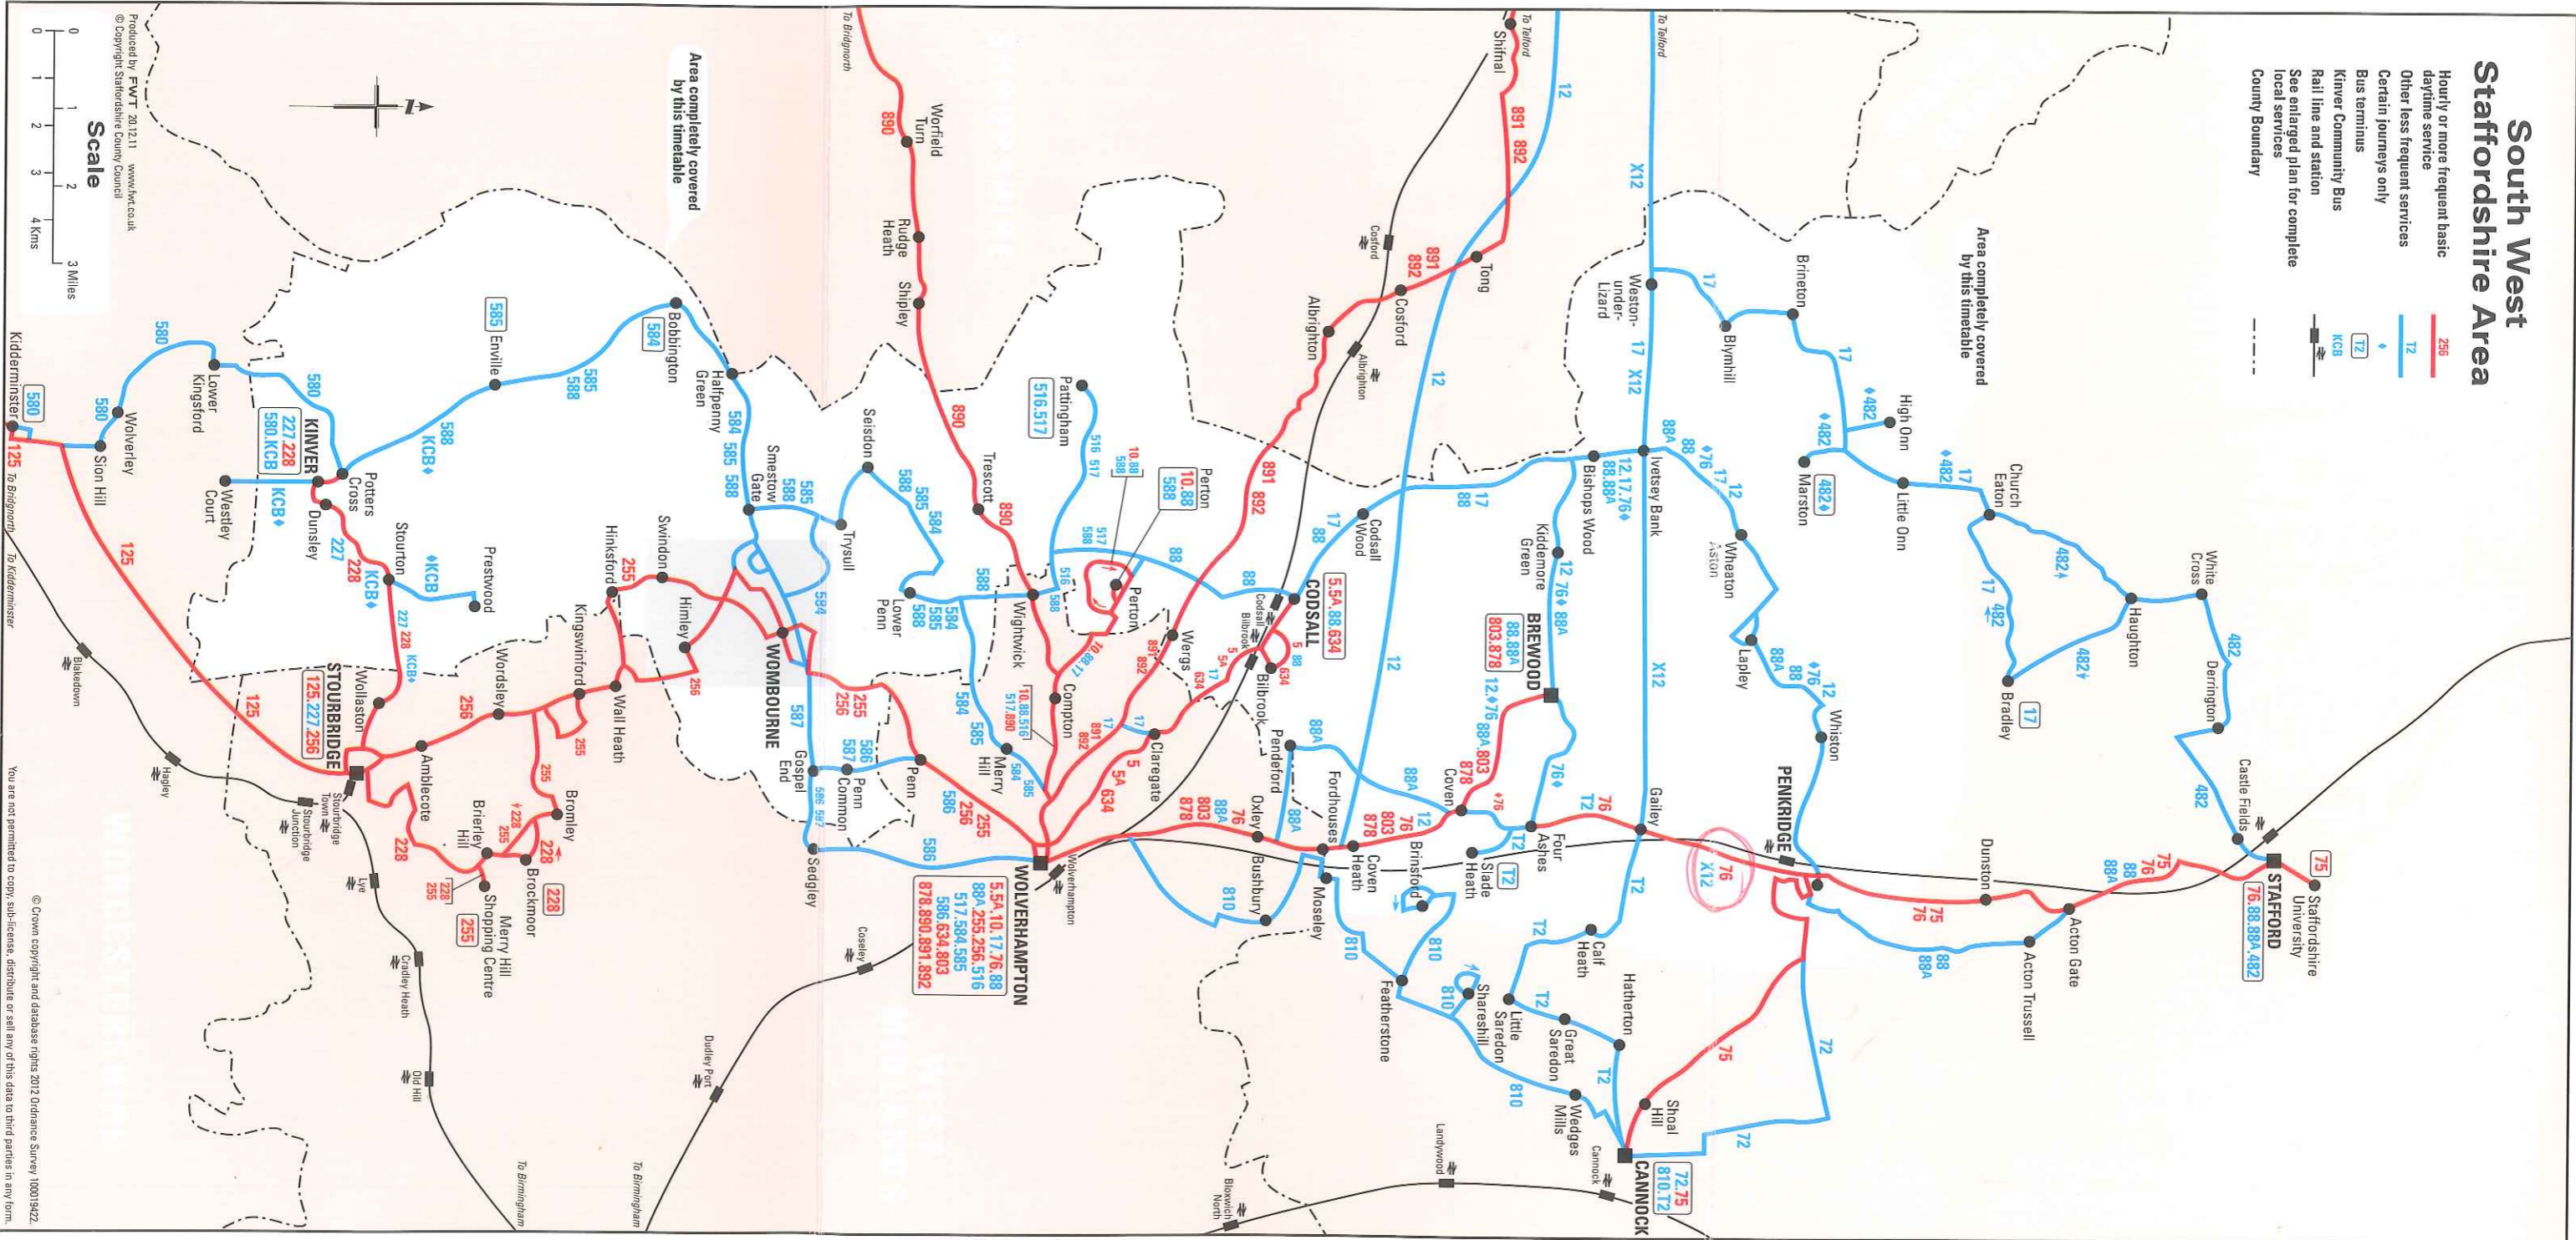

# South West Staffordshire Area

Hourly or more frequent basic daytime service  
 Other less frequent services  
 Certain journeys only  
 Bus terminus  
 Ktiner Community Bus  
 Rail line and station  
 See enlarged plan for complete local services  
 County Boundary

Area completely covered by this timetable

Area completely covered by this timetable

Produced by FWT 201211 www.fwt.co.uk  
 © Copyright Staffordshire County Council

© Crown copyright and database rights 2012 Ordnance Survey 100019422  
 You are not permitted to copy, sub-license, distribute or sell any of this data to third parties in any form.